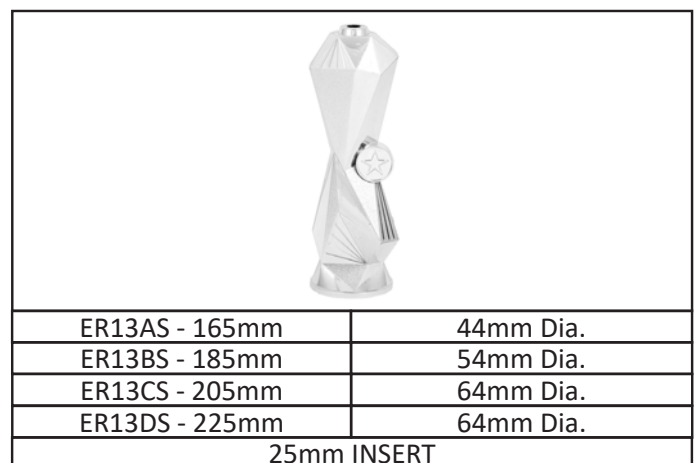

C65 RISERS PLASTIC

RISERS