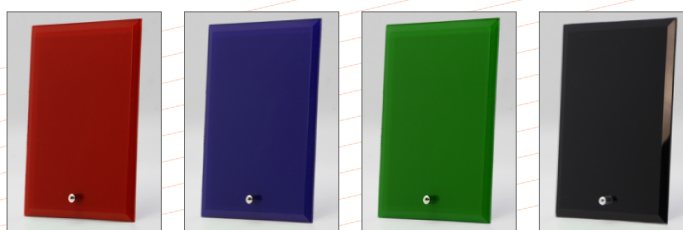

BLACK:

BK46 150 x 100mm
BK57 175 x 125mm
BK68 200 x 150mm