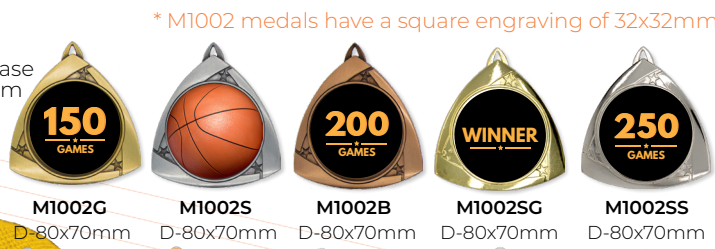

All plaques can be fitted portrait or landscape.

Metal stand included**

- RIB - B
- RIB - BC
- RIB - BM
- RIB - BW
- RIB - DB
- RIB - DBC
- RIB - DBLB
- RIB - DBW
- RIB - G
- RIB - GT
- RIB - K
- RIB - KG
- RIB - KW
- RIB - LB
- RIB - LBW
- RIB - M
- RIB - MG
- RIB - MLB
- RIB - MW
- RIB - N
- RIB - NG
- RIB - NRG
- RIB - NW
- RIB - P
- RIB - PINK
- RIB - R
- RIB - RB
- RIB - RBG
- RIB - RCK
- RIB - RK
- RIB - RW
- RIB - RWB
- RIB - RWK
- RIB - RY
- RIB - SB
- RIB - SG
- RIB - SS
- RIB - T
- RIB - W
- RIB - AUSTR
- RIB - SPORT
- RIB - RAIN
- RIB - STAR

Basketball Medals

Square Engraving Space 32x32mm

BUDGET SERIES!

Generic Medals 25mm

Square Engraving Space 32x32mm

Generic Medals 50mm

Square Engraving Space 41x41mm

* M1002 medals have a square engraving of 32x32mm