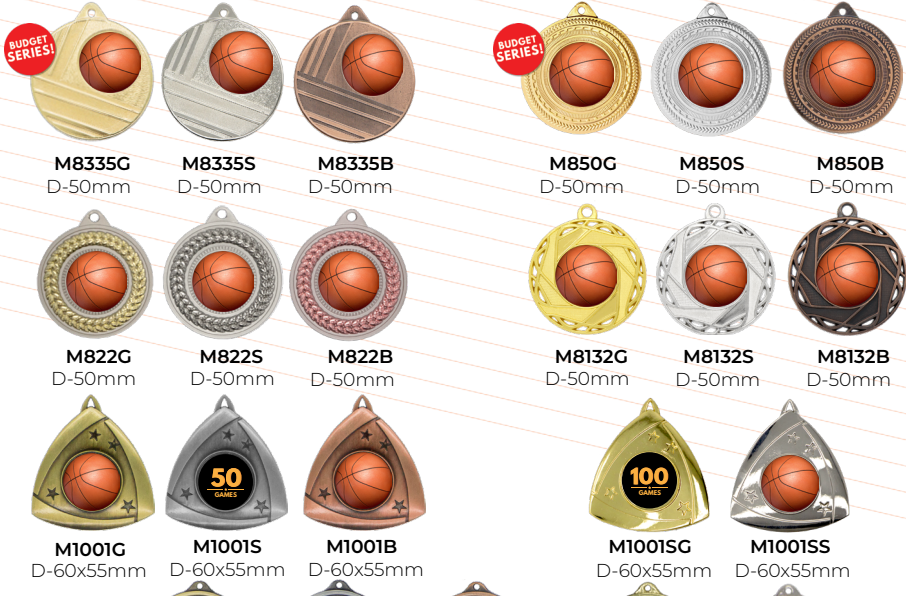

All plaques can be fitted portrait or landscape.

Metal stand included**

- RIB - B
- RIB - BC
- RIB - BM
- RIB - BW
- RIB - DB
- RIB - DBC
- RIB - DBLB
- RIB - DBW
- RIB - G
- RIB - GT
- RIB - K
- RIB - KG
- RIB - KW
- RIB - LB
- RIB - LBW
- RIB - M
- RIB - MG
- RIB - MLB
- RIB - MW
- RIB - N
- RIB - NG
- RIB - NRG
- RIB - NW
- RIB - P
- RIB - PINK
- RIB - R
- RIB - RB
- RIB - RBG
- RIB - RCK
- RIB - RK
- RIB - RW
- RIB - RWB
- RIB - RWK
- RIB - RY
- RIB - SB
- RIB - SG
- RIB - SS
- RIB - T
- RIB - W
- RIB - AUSTR
- RIB - SPORT
- RIB - RAIN
- RIB - STAR

Basketball Medals

Square Engraving Space 32x32mm

BUDGET SERIES!

Generic Medals 25mm

Square Engraving Space 32x32mm

Generic Medals 50mm

Square Engraving Space 41x41mm

* M1002 medals have a square engraving of 32x32mm