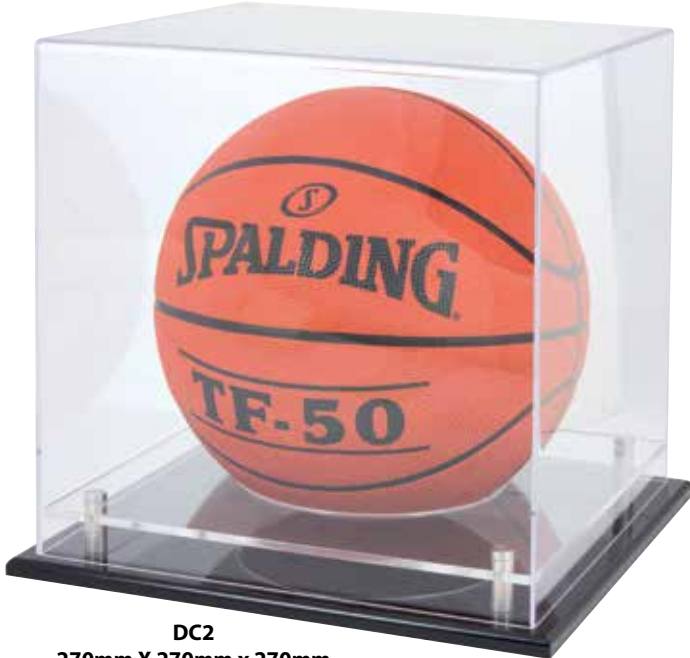

DC2
270mm X 270mm x 270mm
DISPLAY CASE
(BALL NOT INCLUDED)